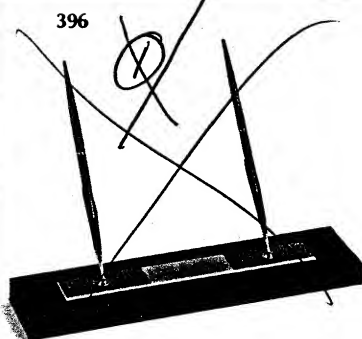

Parker Desk Sets

new ideas in desk sets for home and office

G257 Green onyx, 6 1/4" x 13 3/4". With \$5 pen and ball pen, nameplate..... \$90.00
With 006A clock add..... \$25.00

3DH

G247

J247

M247

J257